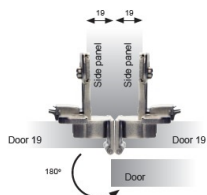

PRODUCT SHEET

Description:

Wide Opening Hinge 270 DG, F/19mm Panel, BRZ, Overlay, Clip-On, F/Wood Screws

Item number:

15.04.082-1

Units	Box	Carton	HS Code	Barcode
Pcs.	1	100	8302100090	
				5704866053471

SISO A/S