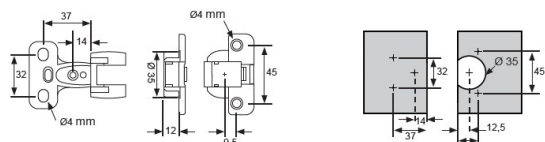

PRODUCT SHEET

Description:

Wide Opening Hinge 270 DG, F/19mm Panel, BRZ, Overlay, Clip-On, F/Wood Screws

Item number:

15.04.082-1

Units	Box	Carton	HS Code	Barcode
Pcs.	1	100	8302100090	
				5704866053471

SISO A/S