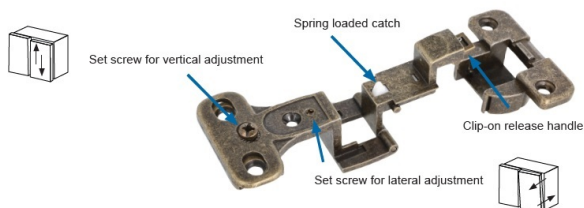

PRODUCT SHEET

Description:

Wide Opening Hinge 270 DG, F/19mm Panel, BRZ, Overlay, Clip-On, F/Wood Screws

Item number:

15.04.082-1

Units	Box	Carton	HS Code	Barcode
Pcs.	1	100	8302100090	
				5704866053471

SISO A/S