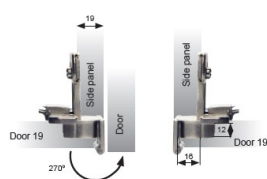

PRODUCT SHEET

Description:

Wide Opening Hinge 270 DG, F/19mm Panel, BRZ, Overlay, Clip-On, F/Wood Screws

Item number:

15.04.082-1

Units	Box	Carton	HS Code	Barcode
Pcs.	1	100	8302100090	
				5704866053471

SISO A/S